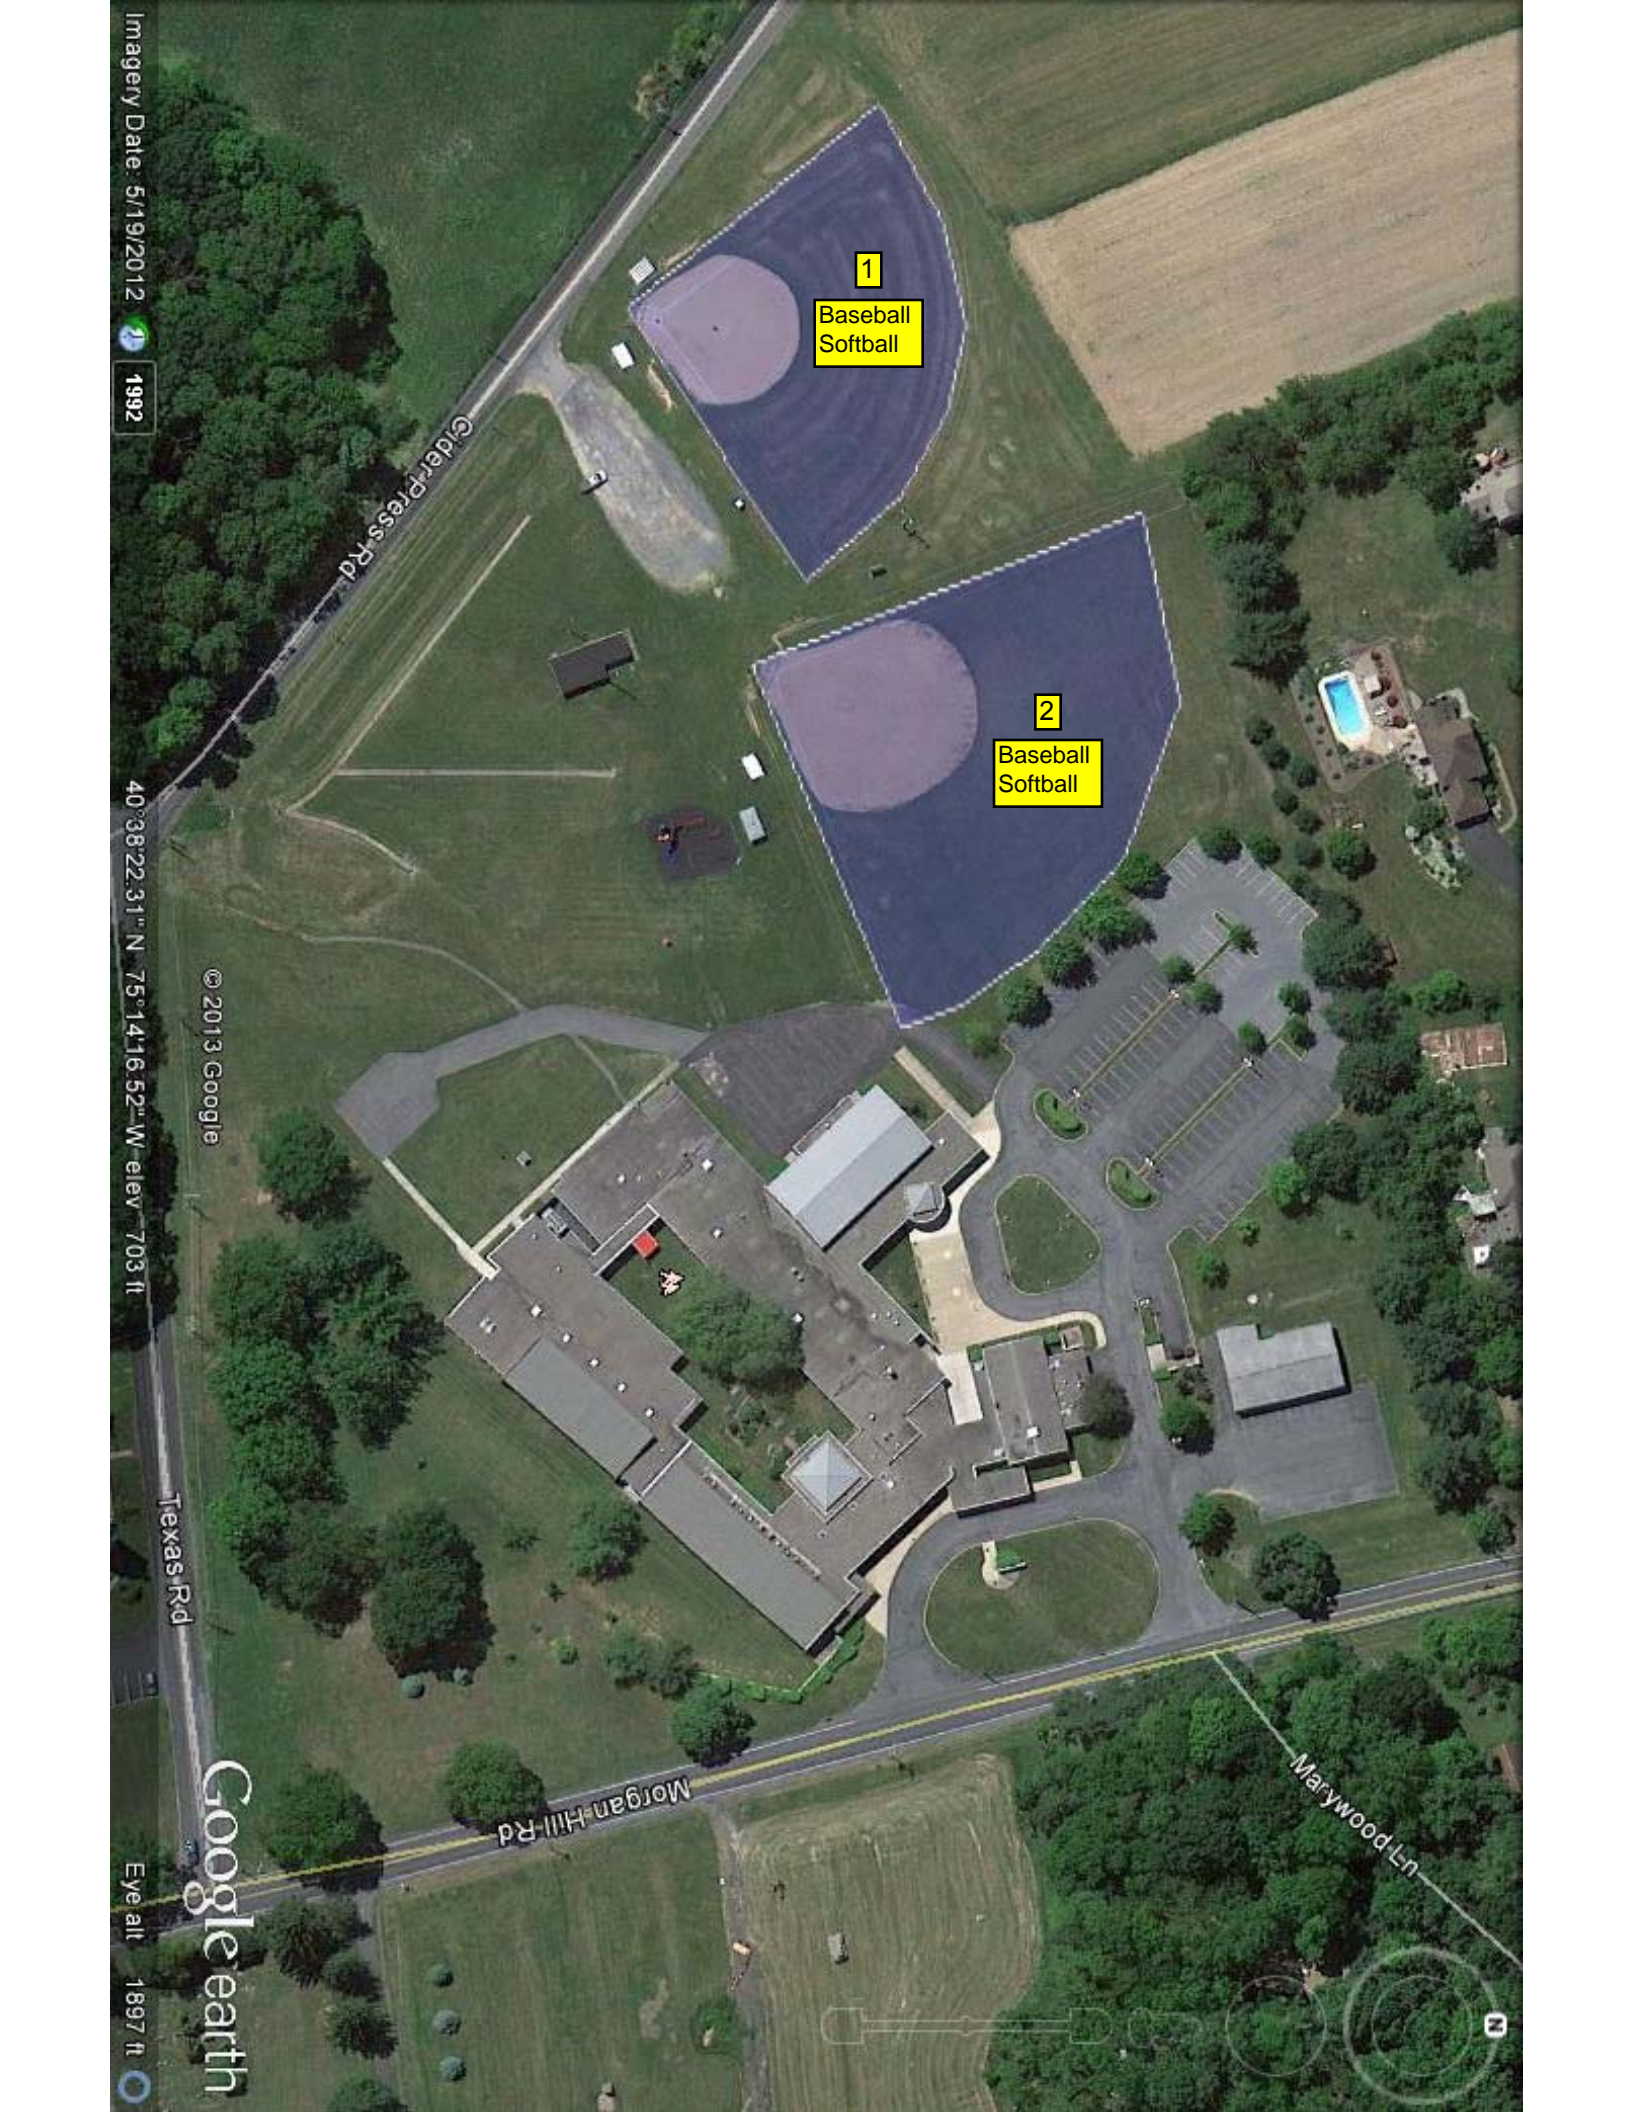

Lincoln Ave

Front St

Stewart St

Firmstone St

Balata St

Softball

Baseball

1  
Old Soccer &  
Field Hockey

Little League  
Baseball &  
Midget Football  
Practice

2  
New  
Soccer

3  
Lower Soccer &  
Lower Field Hockey

Tennis Court 1

Tennis Court 2

© 2013 Google

Google earth

Imagery Date: 5/19/2012 1992

40°40'16.19" N 75°14'28.60" W elev 360 ft

Eye alt 2513 ft

1  
Baseball  
Softball

2  
Baseball  
Softball

Imagery Date: 5/19/2012

1992

40°38'22.31" N 75°14'16.52" W elev 703 ft

© 2013 Google

Google earth

Eye alt 1897 ft

Elder Press Rd

Texas Rd

Morgan Hill Rd

Marywood Ln

N